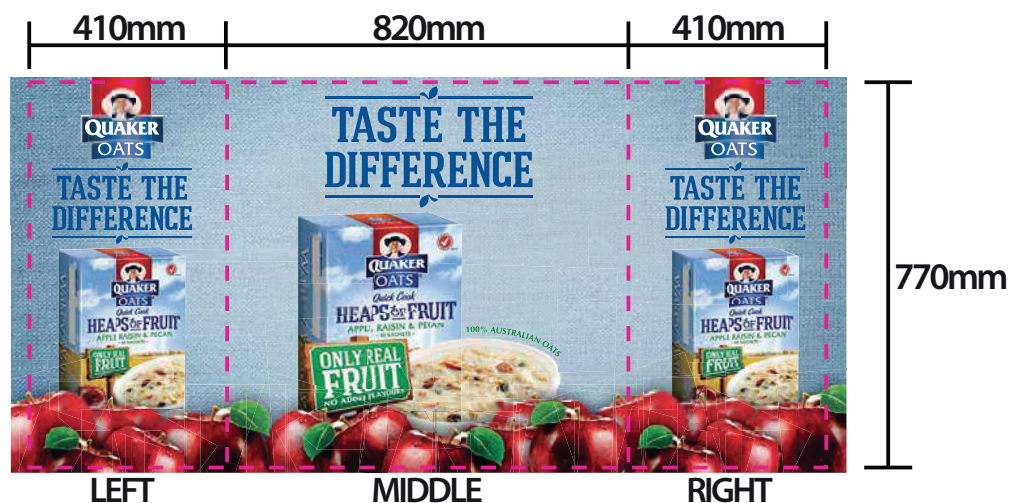

Retail Demonstrator Table

RETAIL DEMONSTRATOR REMOVABLE WRAP

Front Face Image Area

820mm w x 770mm h

Primary Image Size

1620mm w x 750mm h

Keep text and important images
inside of the red line

Graphic Size

1640mm w x 770mm h

- CMYK (Includes Images)
- All text converted to outlines
- Images to be embedded within final file
(atleast 150dpi at full size)
- For a vivid black set to 30,30,30,100
- Remove template lines
- Save final artwork as a PDF for print and
supply with a JPEG proof
- Save artwork without crop marks and over print