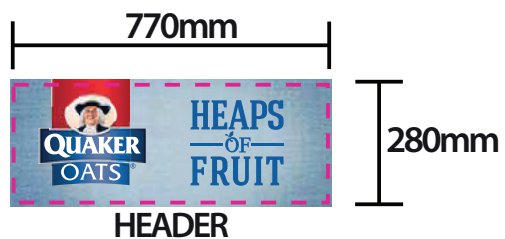

Retail Demonstrator Table

RETAIL DEMONSTRATOR REMOVABLE WRAP

Front Face Image Area

820mm w x 770mm h

Primary Image Size

1620mm w x 750mm h

Keep text and important images
inside of the red line

Graphic Size

1640mm w x 770mm h

- CMYK (Includes Images)
- All text converted to outlines
- Images to be embedded within final file
(atleast 150dpi at full size)
- For a vivid black set to 30,30,30,100
- Remove template lines
- Save final artwork as a PDF for print and
supply with a JPEG proof
- Save artwork without crop marks and over print