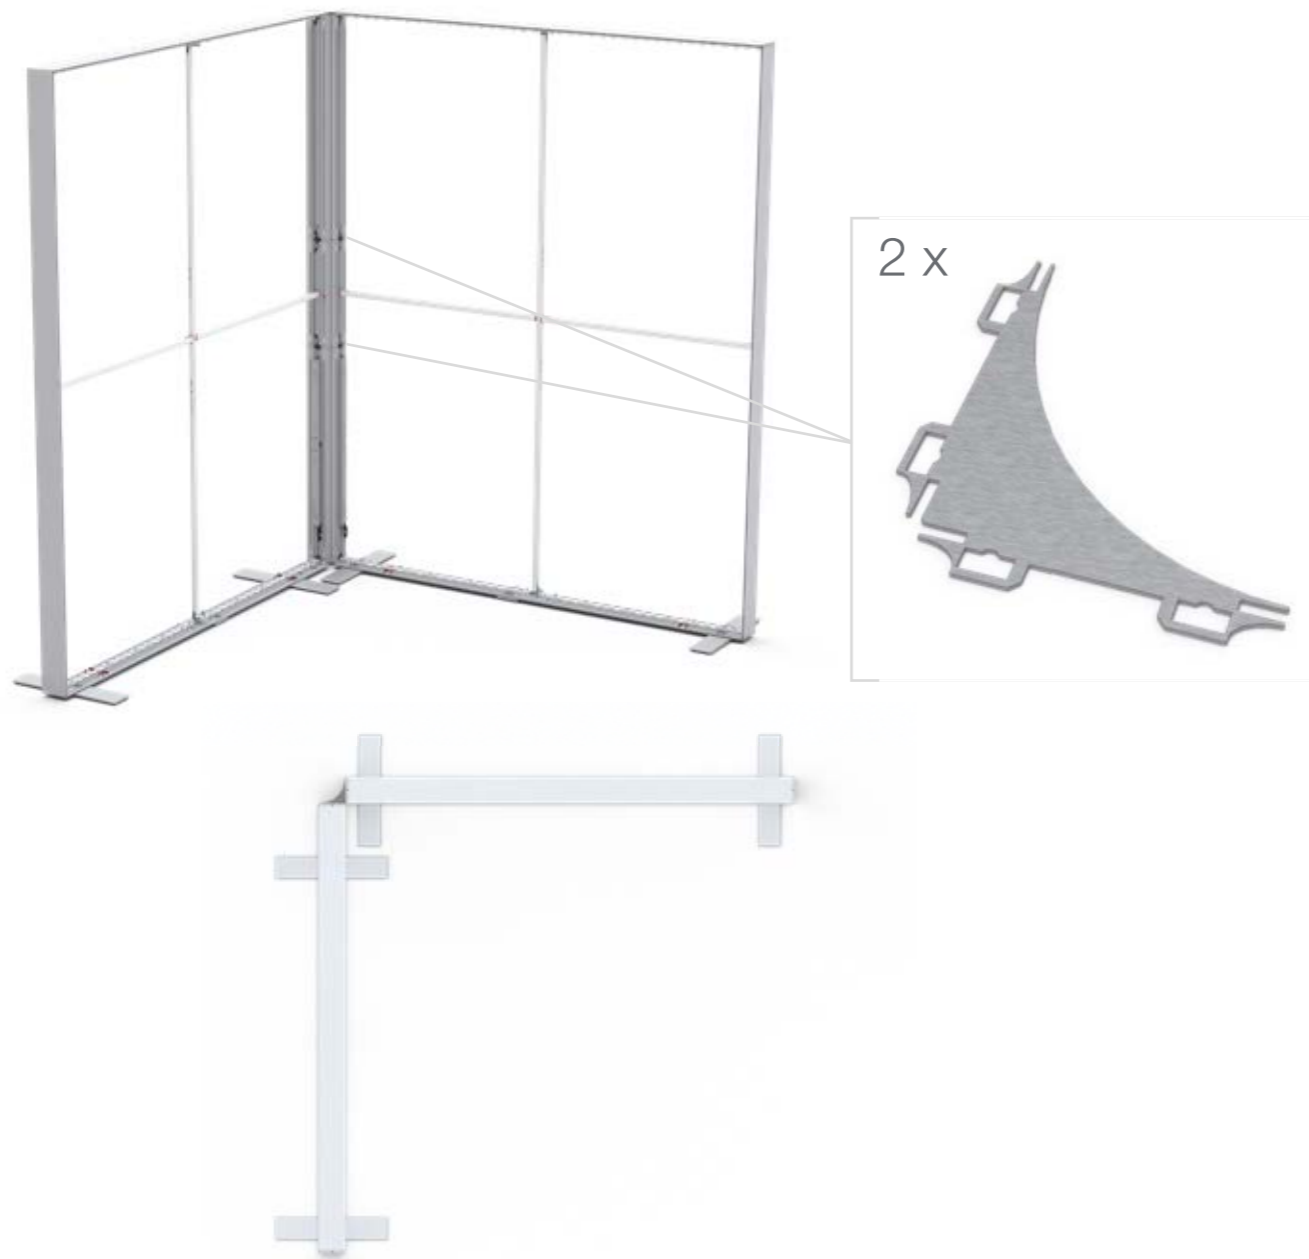

ACCESSORIES

BIG LED UP

TABLE OF CONTENTS

BIG LEDUP

SET UP INSTRUCTIONS

SYSTEM CONNECTOR

Straight connector	4
Corner connector	6
Corner connector without gap.....	8
Cross connector	12
Star connector	14
T-shape connector.....	16
T-shape connector without gap.....	18
Universal Connector	22

SYSTEM ACCESSORIES

TV Holder	24
-----------------	----

BLUP-s-verb

STRAIGHT CONNECTOR

BLUP-s-verb-90

CORNER CONNECTOR

BLUP-s-verb-90-c

CORNER CONNECTOR WITHOUT GAP

1.

BLUP-s-verb-90-c

CORNER CONNECTOR WITHOUT GAP

BLUP-s-verb-K

CROSS CONNECTOR

BLUP-s-verb-stern

STAR CONNECTOR

BLUP-s-verb-T