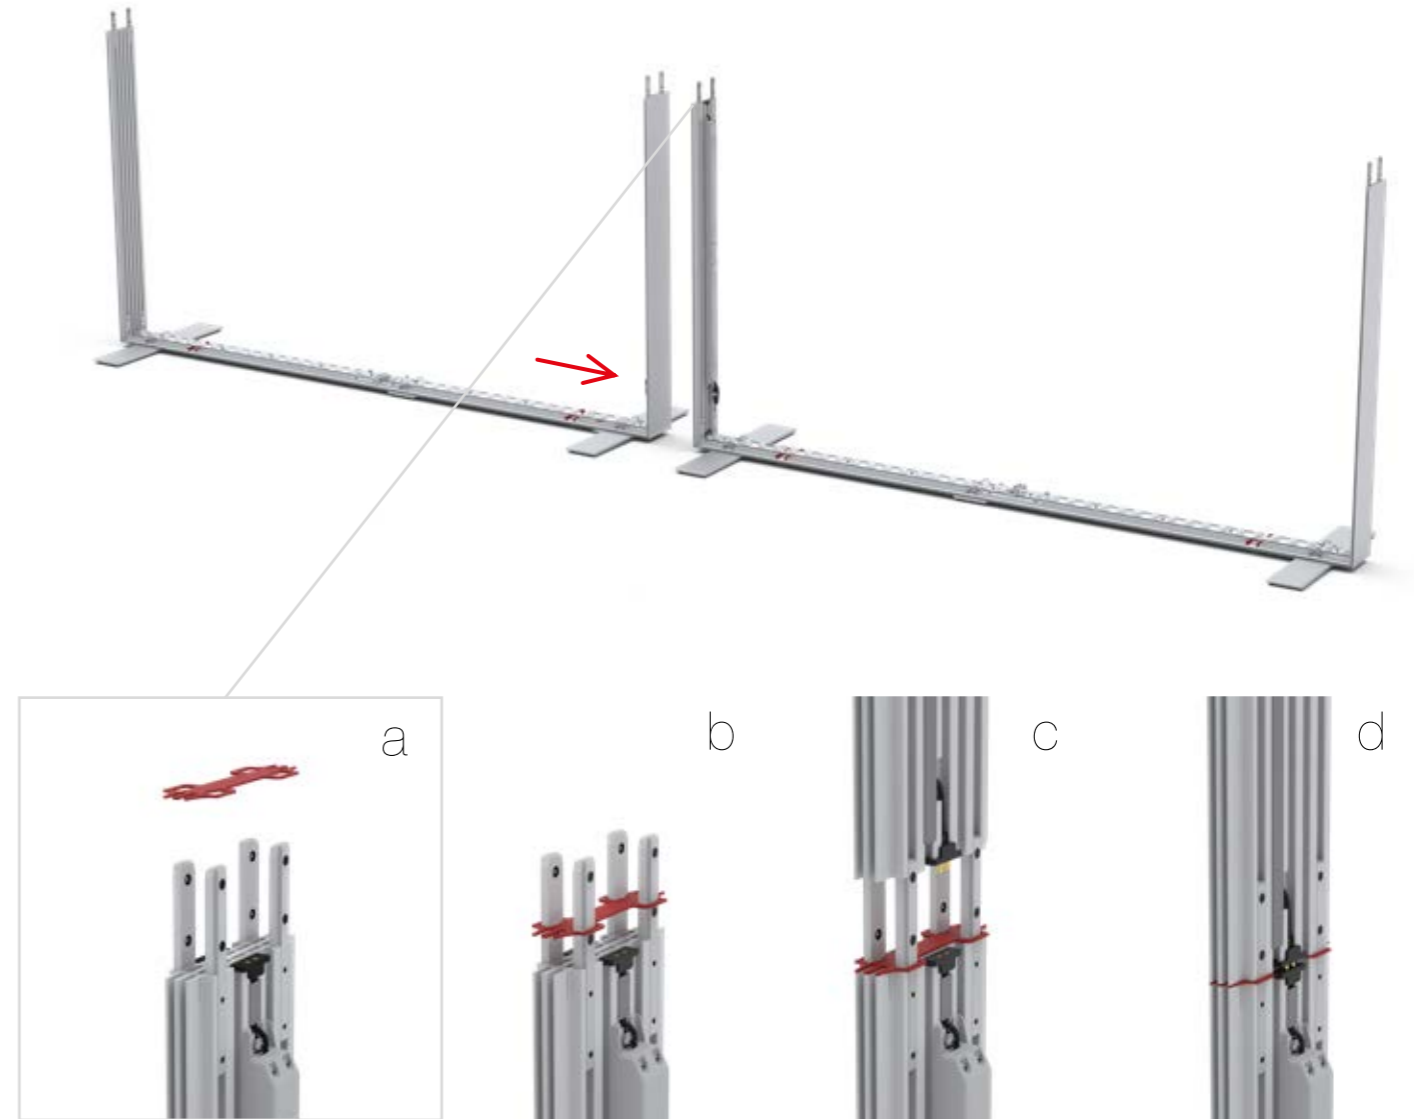

ACCESSORIES

BIG LED UP

TABLE OF CONTENTS

BIG LEDUP

SET UP INSTRUCTIONS

SYSTEM CONNECTOR

Straight connector	4
Corner connector	6
Corner connector without gap.....	8
Cross connector	12
Star connector	14
T-shape connector.....	16
T-shape connector without gap.....	18
Universal Connector	22

SYSTEM ACCESSORIES

TV Holder	24
-----------------	----

BLUP-s-verb

STRAIGHT CONNECTOR

BLUP-s-verb-90

CORNER CONNECTOR

BLUP-s-verb-90-c

CORNER CONNECTOR WITHOUT GAP

1.

BLUP-s-verb-90-c

CORNER CONNECTOR WITHOUT GAP

BLUP-s-verb-K

CROSS CONNECTOR

BLUP-s-verb-stern

STAR CONNECTOR

BLUP-s-verb-T

T-SHAPE CONNECTOR

BLUP-s-verb-T-c

T-SHAPE CONNECTOR WITHOUT GAP

BLUP-s-verb-T-c

T-SHAPE CONNECTOR WITHOUT GAP

2.

3.

BLUP-s-verb-uni