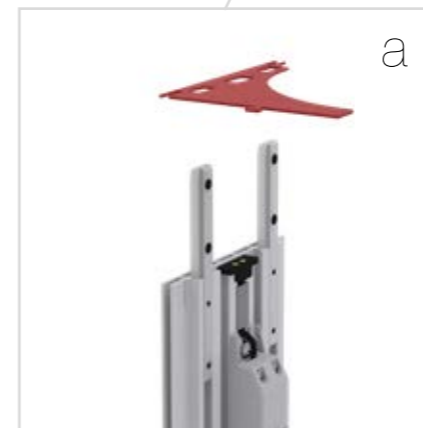

ACCESSORIES

BIG LED UP

TABLE OF CONTENTS

BIG LEDUP

SET UP INSTRUCTIONS

SYSTEM CONNECTOR

Straight connector	4
Corner connector	6
Corner connector without gap.....	8
Cross connector	12
Star connector	14
T-shape connector.....	16
T-shape connector without gap.....	18
Universal Connector	22

SYSTEM ACCESSORIES

TV Holder	24
-----------------	----

BLUP-s-verb

STRAIGHT CONNECTOR

BLUP-s-verb-90

CORNER CONNECTOR

BLUP-s-verb-90-c

CORNER CONNECTOR WITHOUT GAP

1.

BLUP-s-verb-90-c

CORNER CONNECTOR WITHOUT GAP

BLUP-s-verb-K

CROSS CONNECTOR

BLUP-s-verb-stern

STAR CONNECTOR

BLUP-s-verb-T