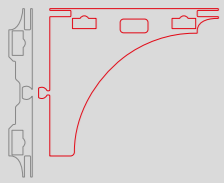

ACCESSORIES

BIG LED UP

TABLE OF CONTENTS

BIG LEDUP

SET UP INSTRUCTIONS

SYSTEM CONNECTOR

Straight connector	4
Corner connector	6
Corner connector without gap.....	8
Cross connector	12
Star connector	14
T-shape connector.....	16
T-shape connector without gap.....	18
Universal Connector	22

SYSTEM ACCESSORIES

TV Holder	24
-----------------	----

BLUP-s-verb

STRAIGHT CONNECTOR

BLUP-s-verb-90

CORNER CONNECTOR

BLUP-s-verb-90-c

CORNER CONNECTOR WITHOUT GAP

1.

BLUP-s-verb-90-c

CORNER CONNECTOR WITHOUT GAP

BLUP-s-verb-K

CROSS CONNECTOR

BLUP-s-verb-stern

STAR CONNECTOR

BLUP-s-verb-T

T-SHAPE CONNECTOR

BLUP-s-verb-T-c

T-SHAPE CONNECTOR WITHOUT GAP

BLUP-s-verb-T-c

T-SHAPE CONNECTOR WITHOUT GAP

2.

3.

BLUP-s-verb-uni