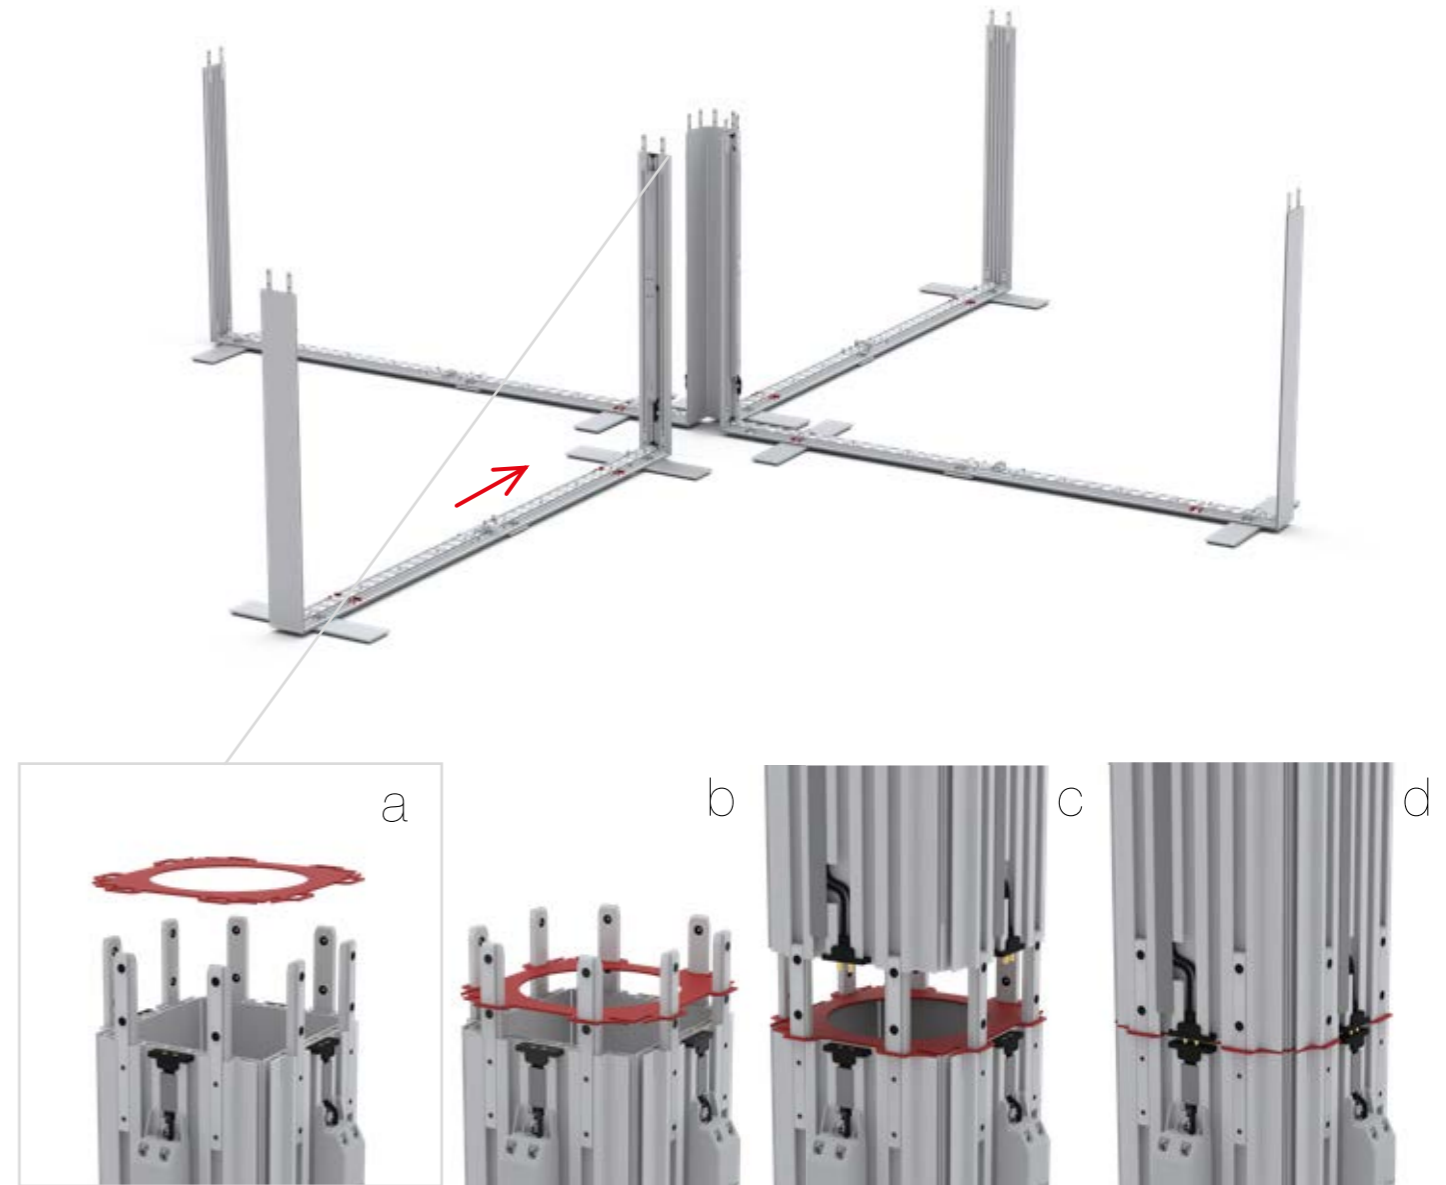

ACCESSORIES

BIG LED UP

TABLE OF CONTENTS

BIG LEDUP

SET UP INSTRUCTIONS

SYSTEM CONNECTOR

Straight connector	4
Corner connector	6
Corner connector without gap.....	8
Cross connector	12
Star connector	14
T-shape connector.....	16
T-shape connector without gap.....	18
Universal Connector	22

SYSTEM ACCESSORIES

TV Holder	24
-----------------	----

BLUP-s-verb

STRAIGHT CONNECTOR

BLUP-s-verb-90

CORNER CONNECTOR

BLUP-s-verb-90-c

CORNER CONNECTOR WITHOUT GAP

1.

BLUP-s-verb-90-c

CORNER CONNECTOR WITHOUT GAP

BLUP-s-verb-K

CROSS CONNECTOR

BLUP-s-verb-stern

STAR CONNECTOR

BLUP-s-verb-T

T-SHAPE CONNECTOR

BLUP-s-verb-T-c

T-SHAPE CONNECTOR WITHOUT GAP

BLUP-s-verb-T-c

T-SHAPE CONNECTOR WITHOUT GAP

2.

3.

BLUP-s-verb-uni