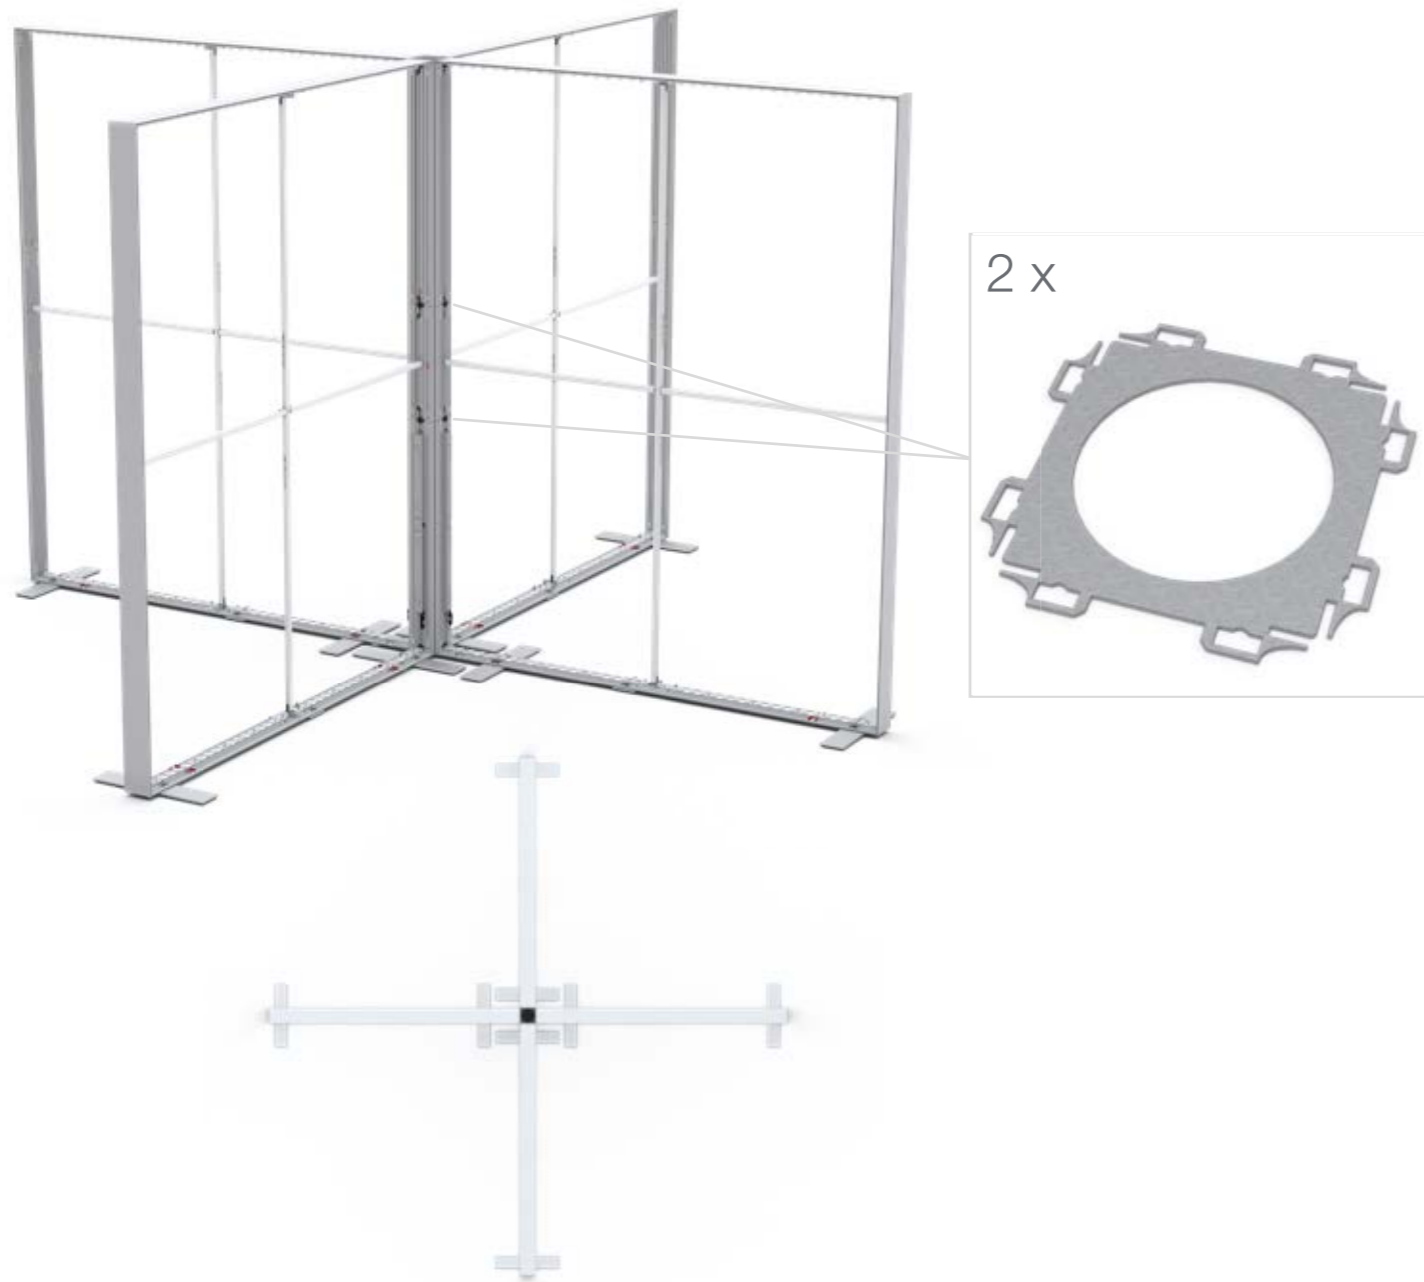

ACCESSORIES

BIG LED UP

TABLE OF CONTENTS

BIG LEDUP

SET UP INSTRUCTIONS

SYSTEM CONNECTOR

Straight connector	4
Corner connector	6
Corner connector without gap.....	8
Cross connector	12
Star connector	14
T-shape connector.....	16
T-shape connector without gap.....	18
Universal Connector	22

SYSTEM ACCESSORIES

TV Holder	24
-----------------	----

BLUP-s-verb

STRAIGHT CONNECTOR

BLUP-s-verb-90

CORNER CONNECTOR

BLUP-s-verb-90-c

CORNER CONNECTOR WITHOUT GAP

1.

BLUP-s-verb-90-c

CORNER CONNECTOR WITHOUT GAP

BLUP-s-verb-K

CROSS CONNECTOR

BLUP-s-verb-stern

STAR CONNECTOR

BLUP-s-verb-T

T-SHAPE CONNECTOR

BLUP-s-verb-T-c

T-SHAPE CONNECTOR WITHOUT GAP

BLUP-s-verb-T-c

T-SHAPE CONNECTOR WITHOUT GAP

2.

3.

BLUP-s-verb-uni