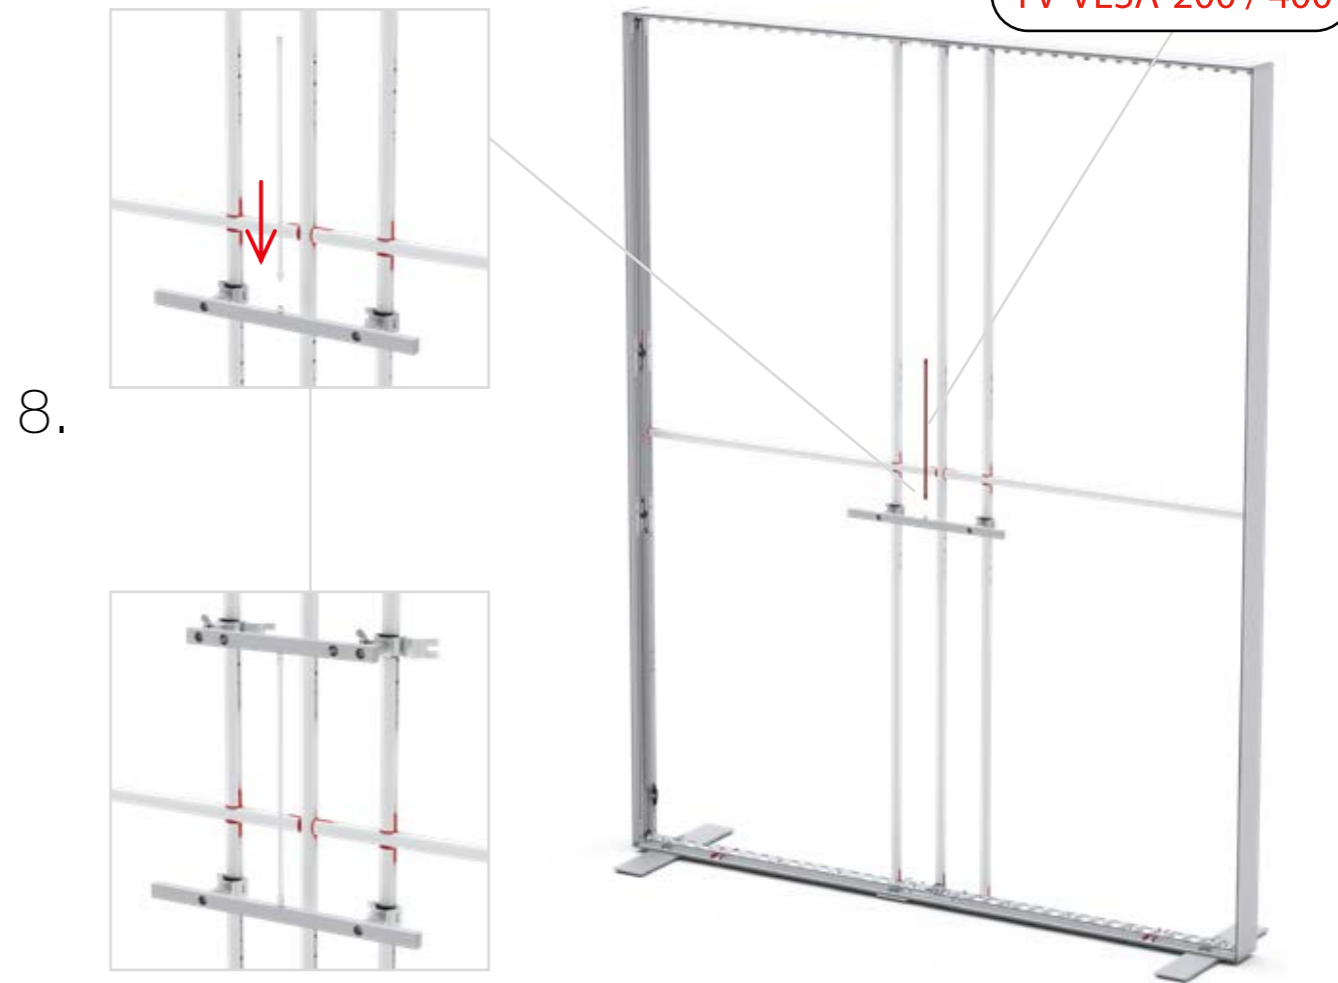

VESA 200 / 400