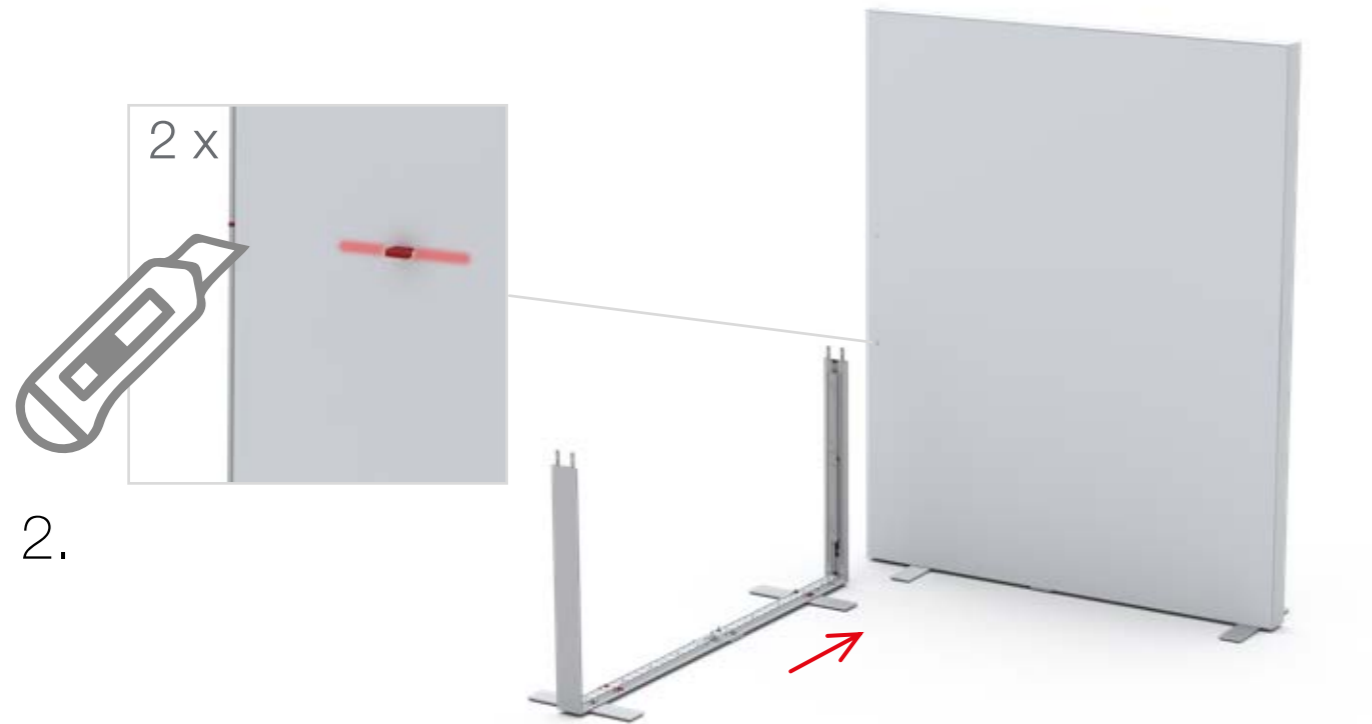

ACCESSORIES

BIG LED UP

TABLE OF CONTENTS

BIG LEDUP

SET UP INSTRUCTIONS

SYSTEM CONNECTOR

Straight connector	4
Corner connector	6
Corner connector without gap.....	8
Cross connector	12
Star connector	14
T-shape connector.....	16
T-shape connector without gap.....	18
Universal Connector	22

SYSTEM ACCESSORIES

TV Holder	24
-----------------	----

BLUP-s-verb

STRAIGHT CONNECTOR

BLUP-s-verb-90

CORNER CONNECTOR

BLUP-s-verb-90-c

CORNER CONNECTOR WITHOUT GAP

1.

BLUP-s-verb-90-c

CORNER CONNECTOR WITHOUT GAP

BLUP-s-verb-K

CROSS CONNECTOR

BLUP-s-verb-stern

STAR CONNECTOR

BLUP-s-verb-T