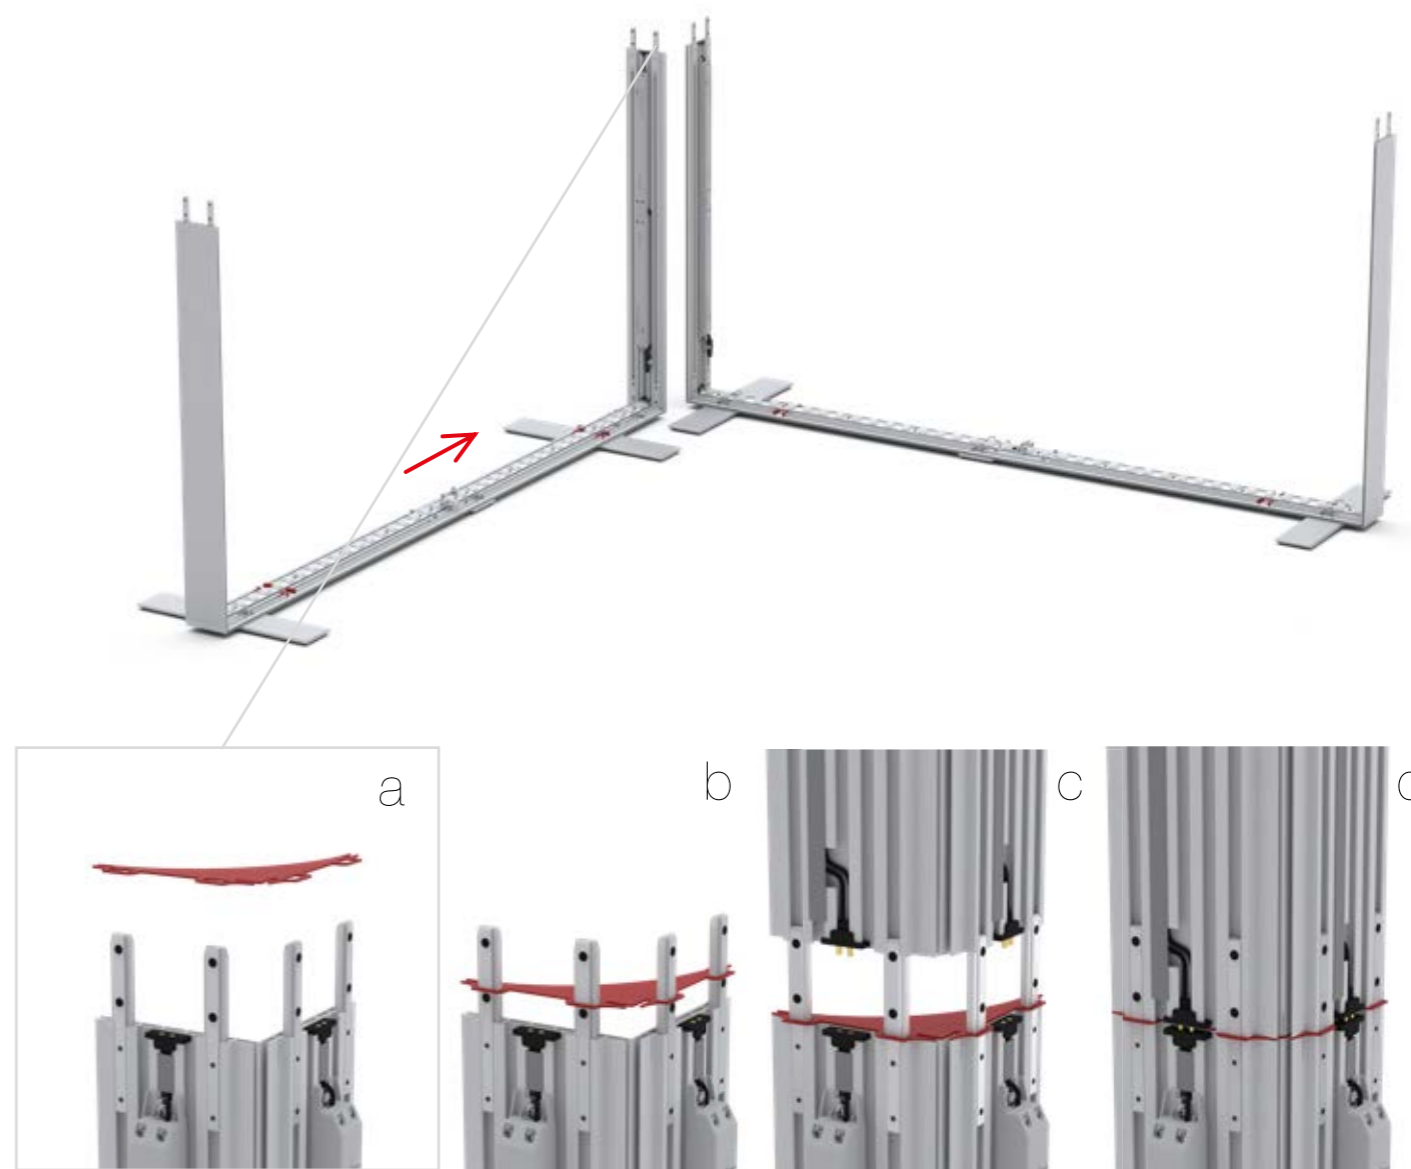

ACCESSORIES

BIG LED UP

TABLE OF CONTENTS

BIG LEDUP

SET UP INSTRUCTIONS

SYSTEM CONNECTOR

Straight connector	4
Corner connector	6
Corner connector without gap.....	8
Cross connector	12
Star connector	14
T-shape connector.....	16
T-shape connector without gap.....	18
Universal Connector	22

SYSTEM ACCESSORIES

TV Holder	24
-----------------	----

BLUP-s-verb

STRAIGHT CONNECTOR

BLUP-s-verb-90

CORNER CONNECTOR

BLUP-s-verb-90-c

CORNER CONNECTOR WITHOUT GAP

1.

BLUP-s-verb-90-c

CORNER CONNECTOR WITHOUT GAP

BLUP-s-verb-K

CROSS CONNECTOR

BLUP-s-verb-stern

STAR CONNECTOR

BLUP-s-verb-T

T-SHAPE CONNECTOR

BLUP-s-verb-T-c

T-SHAPE CONNECTOR WITHOUT GAP

BLUP-s-verb-T-c

T-SHAPE CONNECTOR WITHOUT GAP

2.

3.

BLUP-s-verb-uni