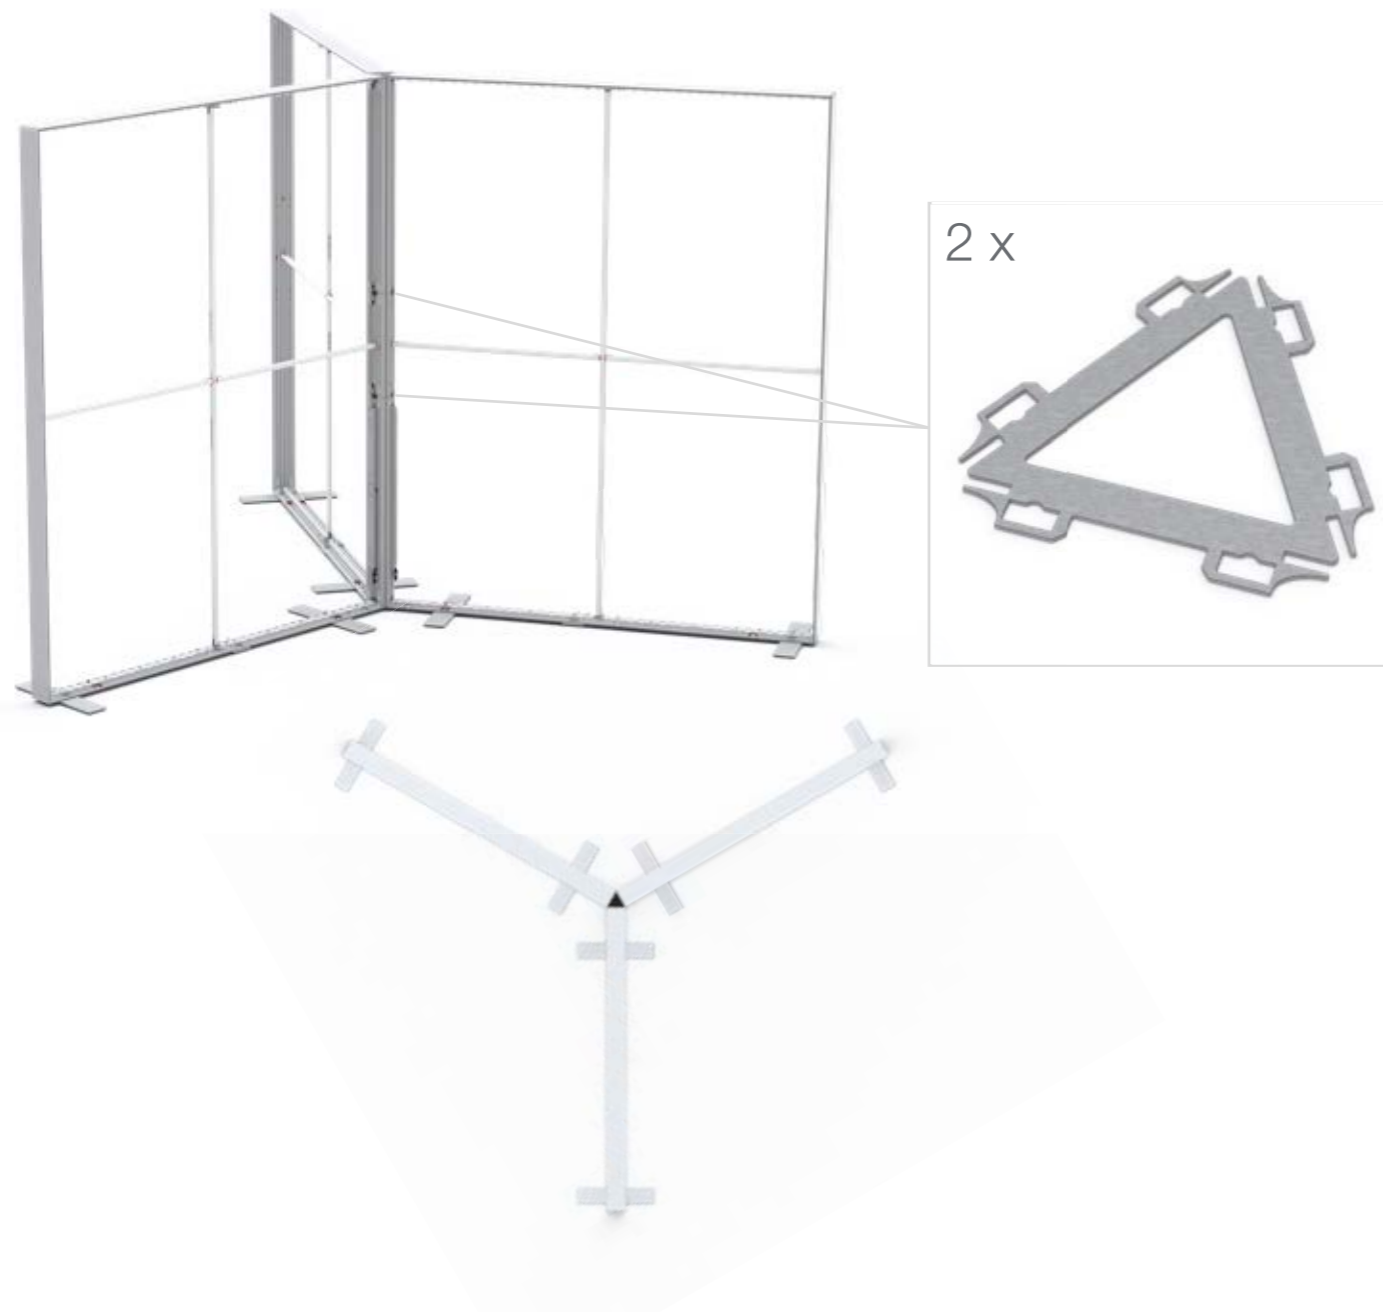

ACCESSORIES

BIG LED UP

TABLE OF CONTENTS

BIG LEDUP

SET UP INSTRUCTIONS

SYSTEM CONNECTOR

Straight connector	4
Corner connector	6
Corner connector without gap.....	8
Cross connector	12
Star connector	14
T-shape connector.....	16
T-shape connector without gap.....	18
Universal Connector	22

SYSTEM ACCESSORIES

TV Holder	24
-----------------	----

BLUP-s-verb

STRAIGHT CONNECTOR

BLUP-s-verb-90

CORNER CONNECTOR

BLUP-s-verb-90-c

CORNER CONNECTOR WITHOUT GAP

1.

BLUP-s-verb-90-c

CORNER CONNECTOR WITHOUT GAP

BLUP-s-verb-K

CROSS CONNECTOR

BLUP-s-verb-stern

STAR CONNECTOR

BLUP-s-verb-T

T-SHAPE CONNECTOR

BLUP-s-verb-T-c

T-SHAPE CONNECTOR WITHOUT GAP

BLUP-s-verb-T-c

T-SHAPE CONNECTOR WITHOUT GAP

2.

3.

BLUP-s-verb-uni