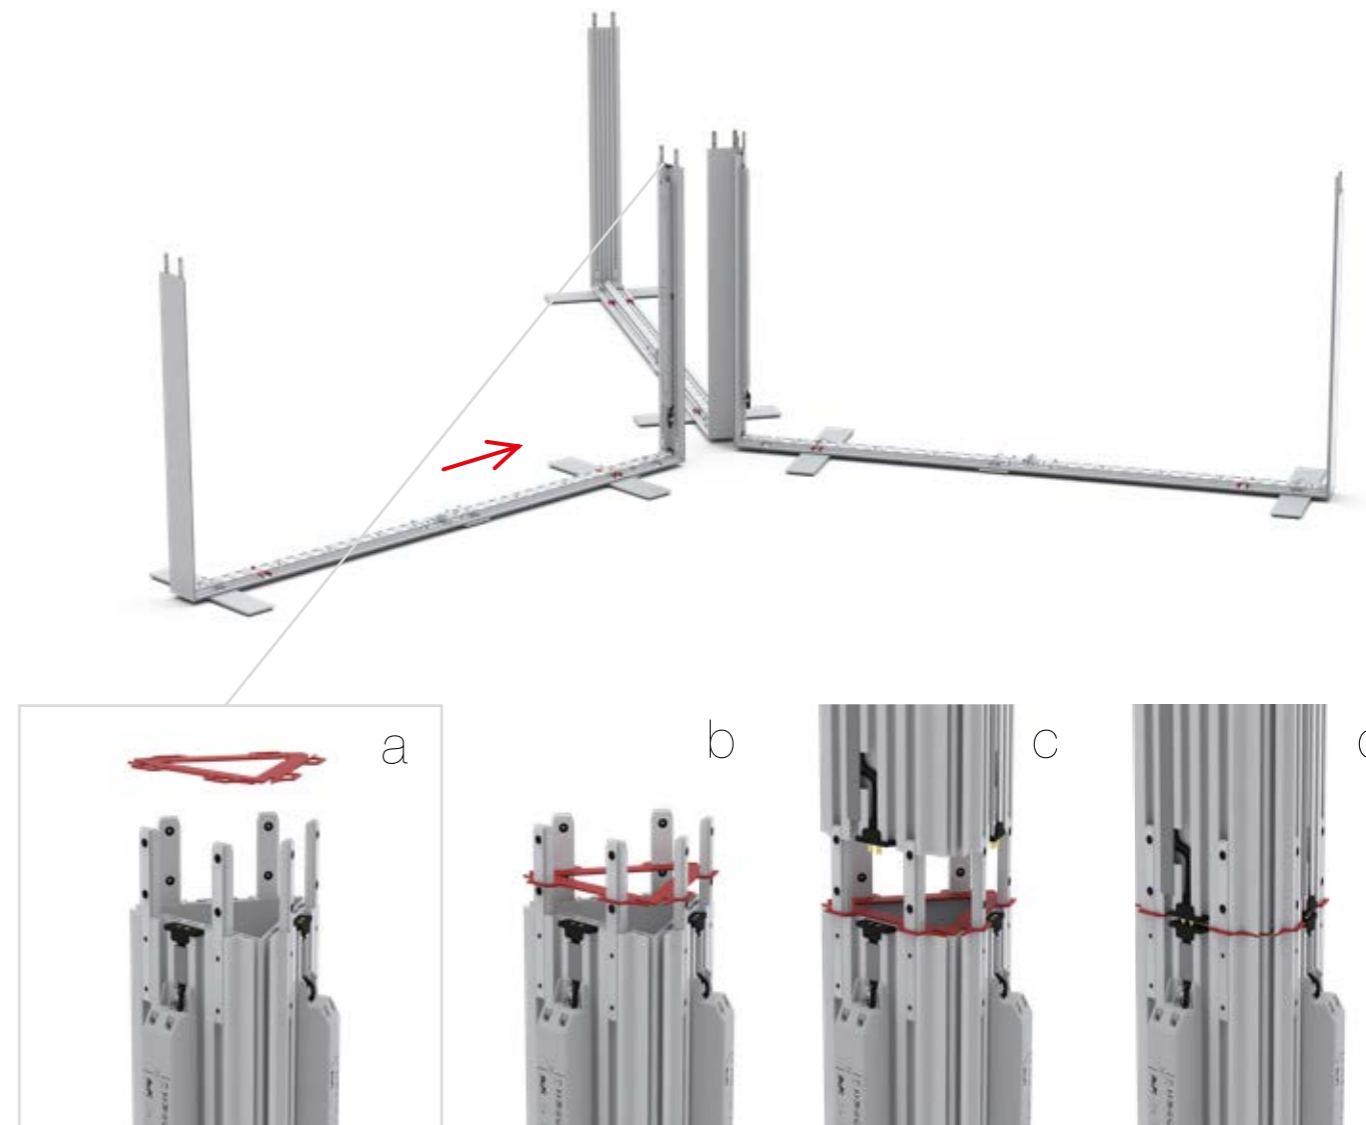

ACCESSORIES

BIG LED UP

TABLE OF CONTENTS

BIG LEDUP

SET UP INSTRUCTIONS

SYSTEM CONNECTOR

Straight connector	4
Corner connector	6
Corner connector without gap.....	8
Cross connector	12
Star connector	14
T-shape connector.....	16
T-shape connector without gap.....	18
Universal Connector	22

SYSTEM ACCESSORIES

TV Holder	24
-----------------	----

BLUP-s-verb

STRAIGHT CONNECTOR

BLUP-s-verb-90

CORNER CONNECTOR

BLUP-s-verb-90-c

CORNER CONNECTOR WITHOUT GAP

1.

BLUP-s-verb-90-c

CORNER CONNECTOR WITHOUT GAP

BLUP-s-verb-K

CROSS CONNECTOR

BLUP-s-verb-stern

STAR CONNECTOR

BLUP-s-verb-T

T-SHAPE CONNECTOR

BLUP-s-verb-T-c

T-SHAPE CONNECTOR WITHOUT GAP

BLUP-s-verb-T-c

T-SHAPE CONNECTOR WITHOUT GAP

2.

3.

BLUP-s-verb-uni