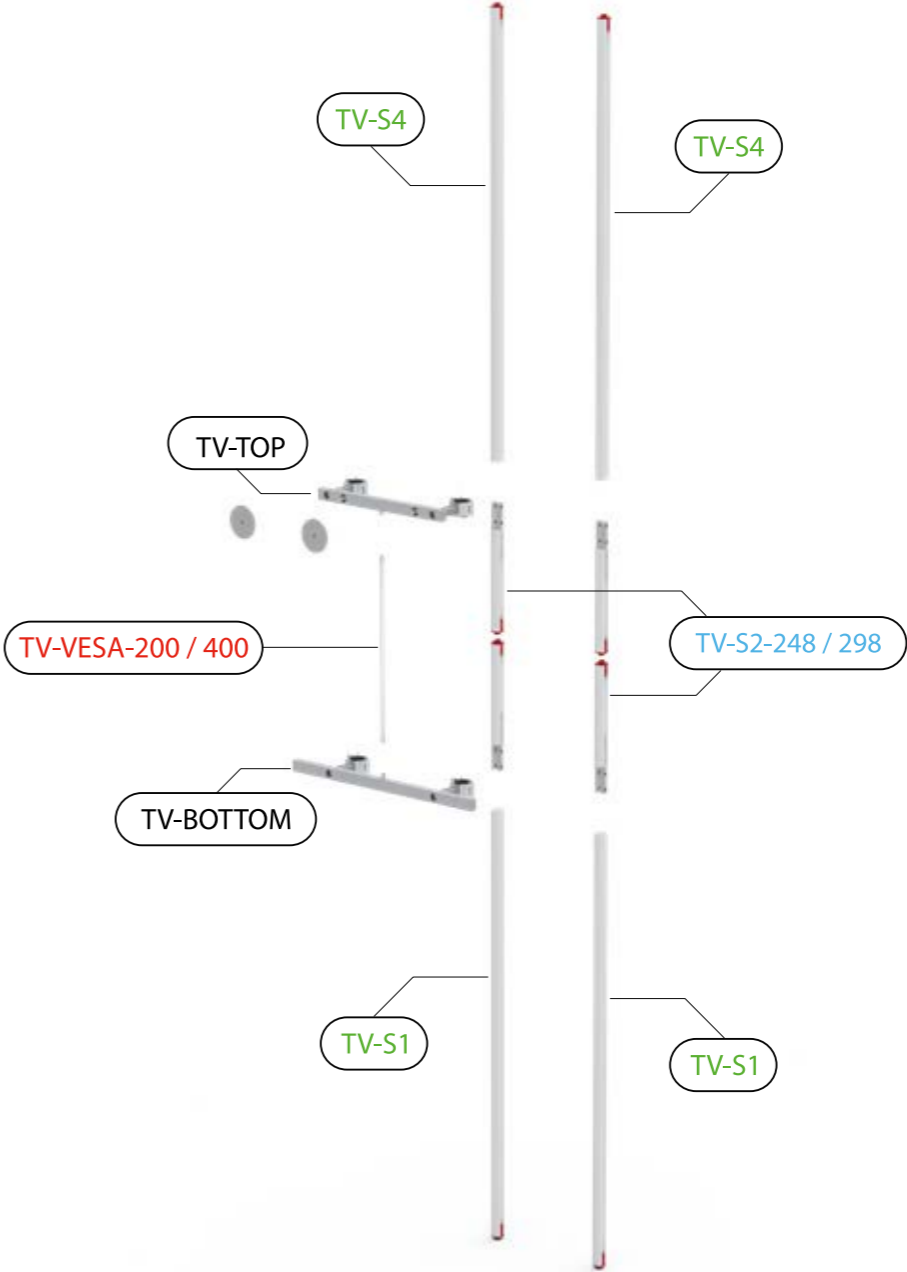

ACCESSORIES

BIG LED UP

TABLE OF CONTENTS

BIG LEDUP

SET UP INSTRUCTIONS

SYSTEM CONNECTOR

Straight connector	4
Corner connector	6
Corner connector without gap.....	8
Cross connector	12
Star connector	14
T-shape connector.....	16
T-shape connector without gap.....	18
Universal Connector	22

SYSTEM ACCESSORIES

TV Holder	24
-----------------	----

BLUP-s-verb

STRAIGHT CONNECTOR

BLUP-s-verb-90

CORNER CONNECTOR

BLUP-s-verb-90-c

CORNER CONNECTOR WITHOUT GAP

T-SHAPE CONNECTOR

BLUP-s-verb-T-c

T-SHAPE CONNECTOR WITHOUT GAP

BLUP-s-verb-T-c

T-SHAPE CONNECTOR WITHOUT GAP

2.

3.

BLUP-s-verb-uni

UNIVERSAL CONNECTOR

BLUP-s-verb

BLUP-s-verb-90-c

BLUP-s-verb-90

BLUP-s-verb-T-c

1.

2.

3.