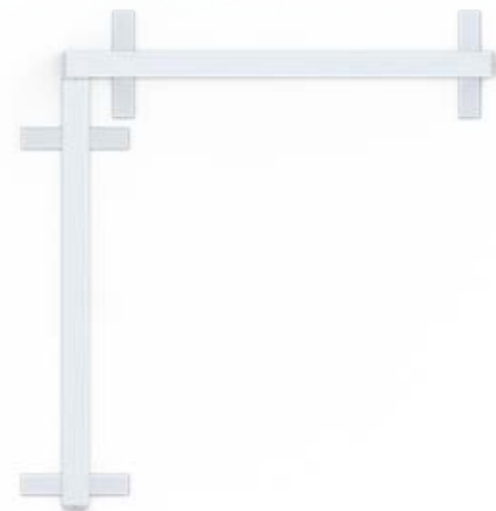

ACCESSORIES

BIG LED UP

TABLE OF CONTENTS

BIG LEDUP

SET UP INSTRUCTIONS

SYSTEM CONNECTOR

Straight connector	4
Corner connector	6
Corner connector without gap.....	8
Cross connector	12
Star connector	14
T-shape connector.....	16
T-shape connector without gap.....	18
Universal Connector	22

SYSTEM ACCESSORIES

TV Holder	24
-----------------	----

BLUP-s-verb

STRAIGHT CONNECTOR

BLUP-s-verb-90

CORNER CONNECTOR

BLUP-s-verb-90-c

CORNER CONNECTOR WITHOUT GAP

1.

BLUP-s-verb-90-c

CORNER CONNECTOR WITHOUT GAP

BLUP-s-verb-K

CROSS CONNECTOR

BLUP-s-verb-stern

STAR CONNECTOR

BLUP-s-verb-T

T-SHAPE CONNECTOR

BLUP-s-verb-T-c

T-SHAPE CONNECTOR WITHOUT GAP

BLUP-s-verb-T-c

T-SHAPE CONNECTOR WITHOUT GAP

2.

3.

BLUP-s-verb-uni