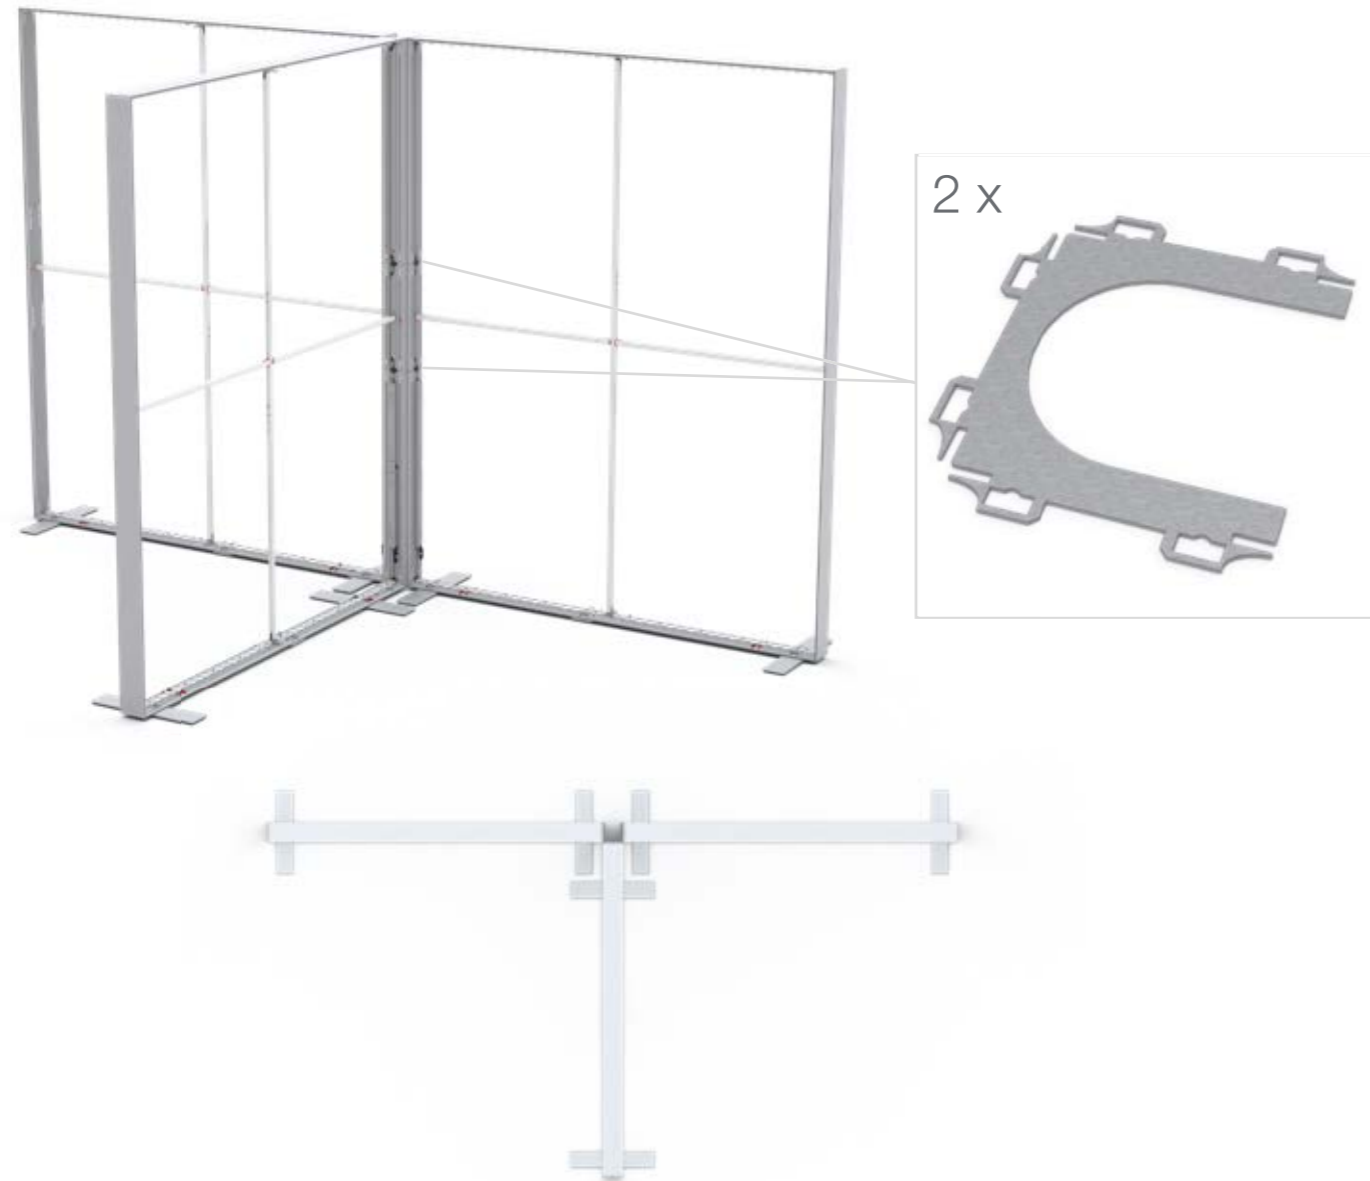

ACCESSORIES

BIG LED UP

TABLE OF CONTENTS

BIG LEDUP

SET UP INSTRUCTIONS

SYSTEM CONNECTOR

Straight connector	4
Corner connector	6
Corner connector without gap.....	8
Cross connector	12
Star connector	14
T-shape connector.....	16
T-shape connector without gap.....	18
Universal Connector	22

SYSTEM ACCESSORIES

TV Holder	24
-----------------	----

BLUP-s-verb

STRAIGHT CONNECTOR

BLUP-s-verb-90

CORNER CONNECTOR

BLUP-s-verb-90-c

CORNER CONNECTOR WITHOUT GAP

1.

BLUP-s-verb-90-c

CORNER CONNECTOR WITHOUT GAP

BLUP-s-verb-K

CROSS CONNECTOR

BLUP-s-verb-stern

STAR CONNECTOR

BLUP-s-verb-T

T-SHAPE CONNECTOR

BLUP-s-verb-T-c

T-SHAPE CONNECTOR WITHOUT GAP

BLUP-s-verb-T-c

T-SHAPE CONNECTOR WITHOUT GAP

2.

3.

BLUP-s-verb-uni