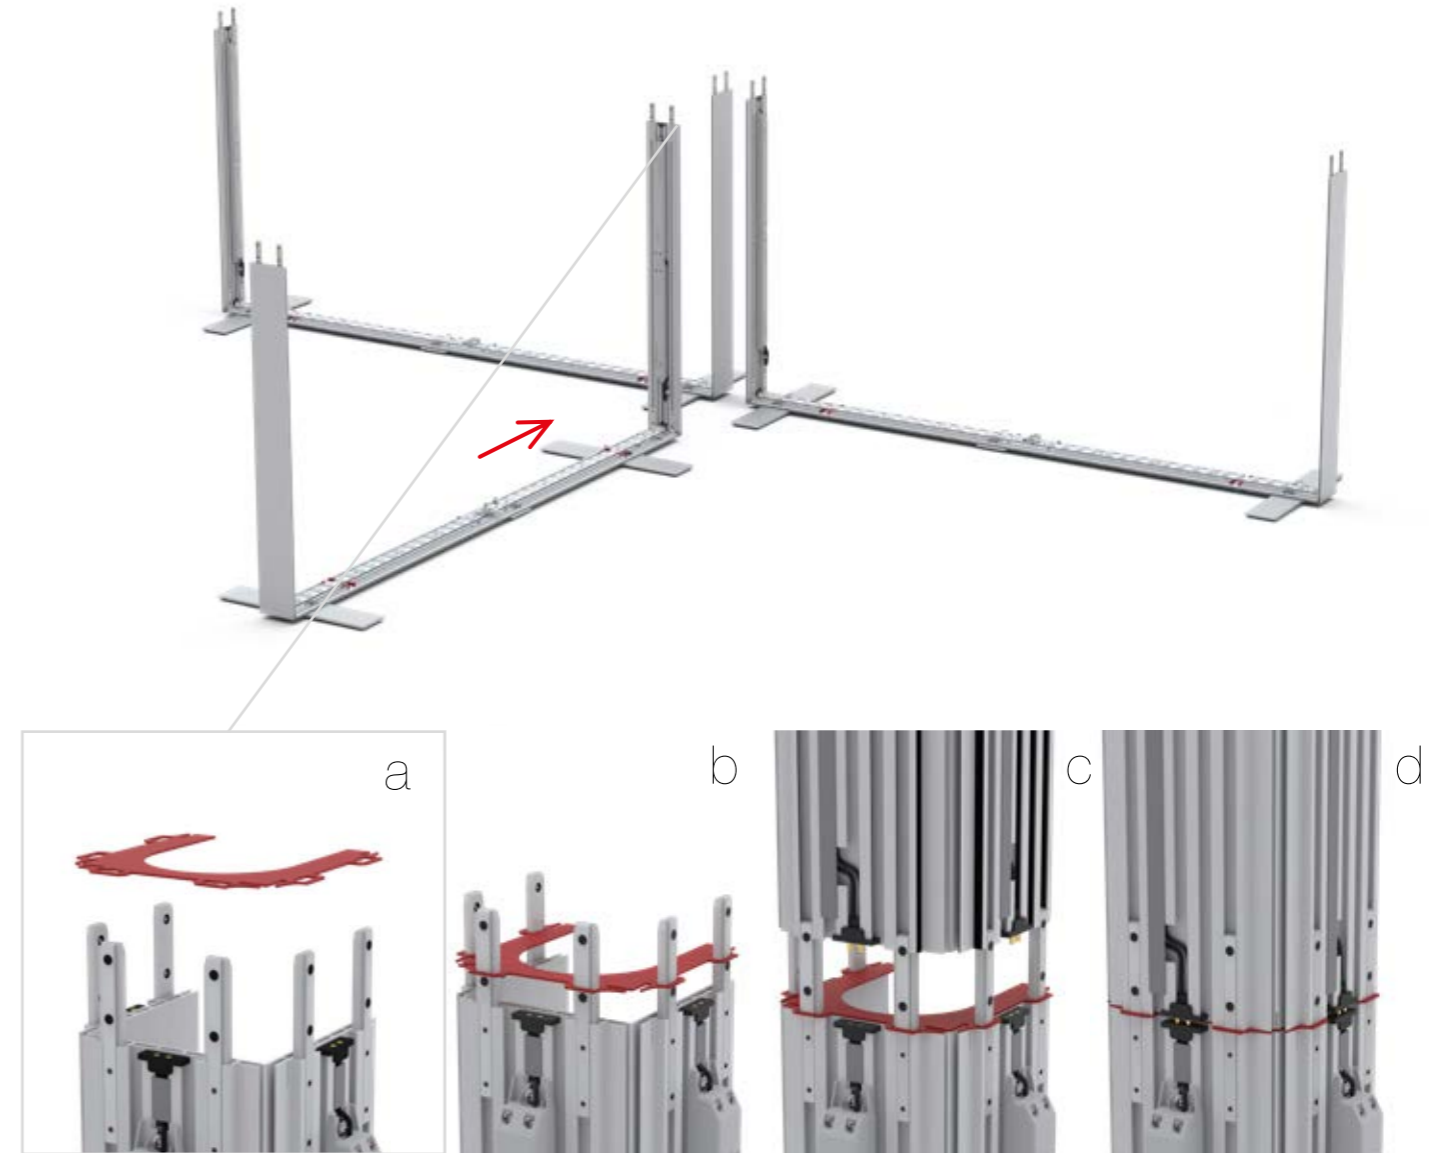

ACCESSORIES

BIG LED UP

TABLE OF CONTENTS

BIG LEDUP

SET UP INSTRUCTIONS

SYSTEM CONNECTOR

Straight connector	4
Corner connector	6
Corner connector without gap.....	8
Cross connector	12
Star connector	14
T-shape connector.....	16
T-shape connector without gap.....	18
Universal Connector	22

SYSTEM ACCESSORIES

TV Holder	24
-----------------	----

BLUP-s-verb

STRAIGHT CONNECTOR

BLUP-s-verb-90

CORNER CONNECTOR

BLUP-s-verb-90-c

CORNER CONNECTOR WITHOUT GAP

1.

BLUP-s-verb-90-c

CORNER CONNECTOR WITHOUT GAP

BLUP-s-verb-K

CROSS CONNECTOR

BLUP-s-verb-stern

STAR CONNECTOR

BLUP-s-verb-T

T-SHAPE CONNECTOR

BLUP-s-verb-T-c

T-SHAPE CONNECTOR WITHOUT GAP

BLUP-s-verb-T-c

T-SHAPE CONNECTOR WITHOUT GAP

2.

3.

BLUP-s-verb-uni