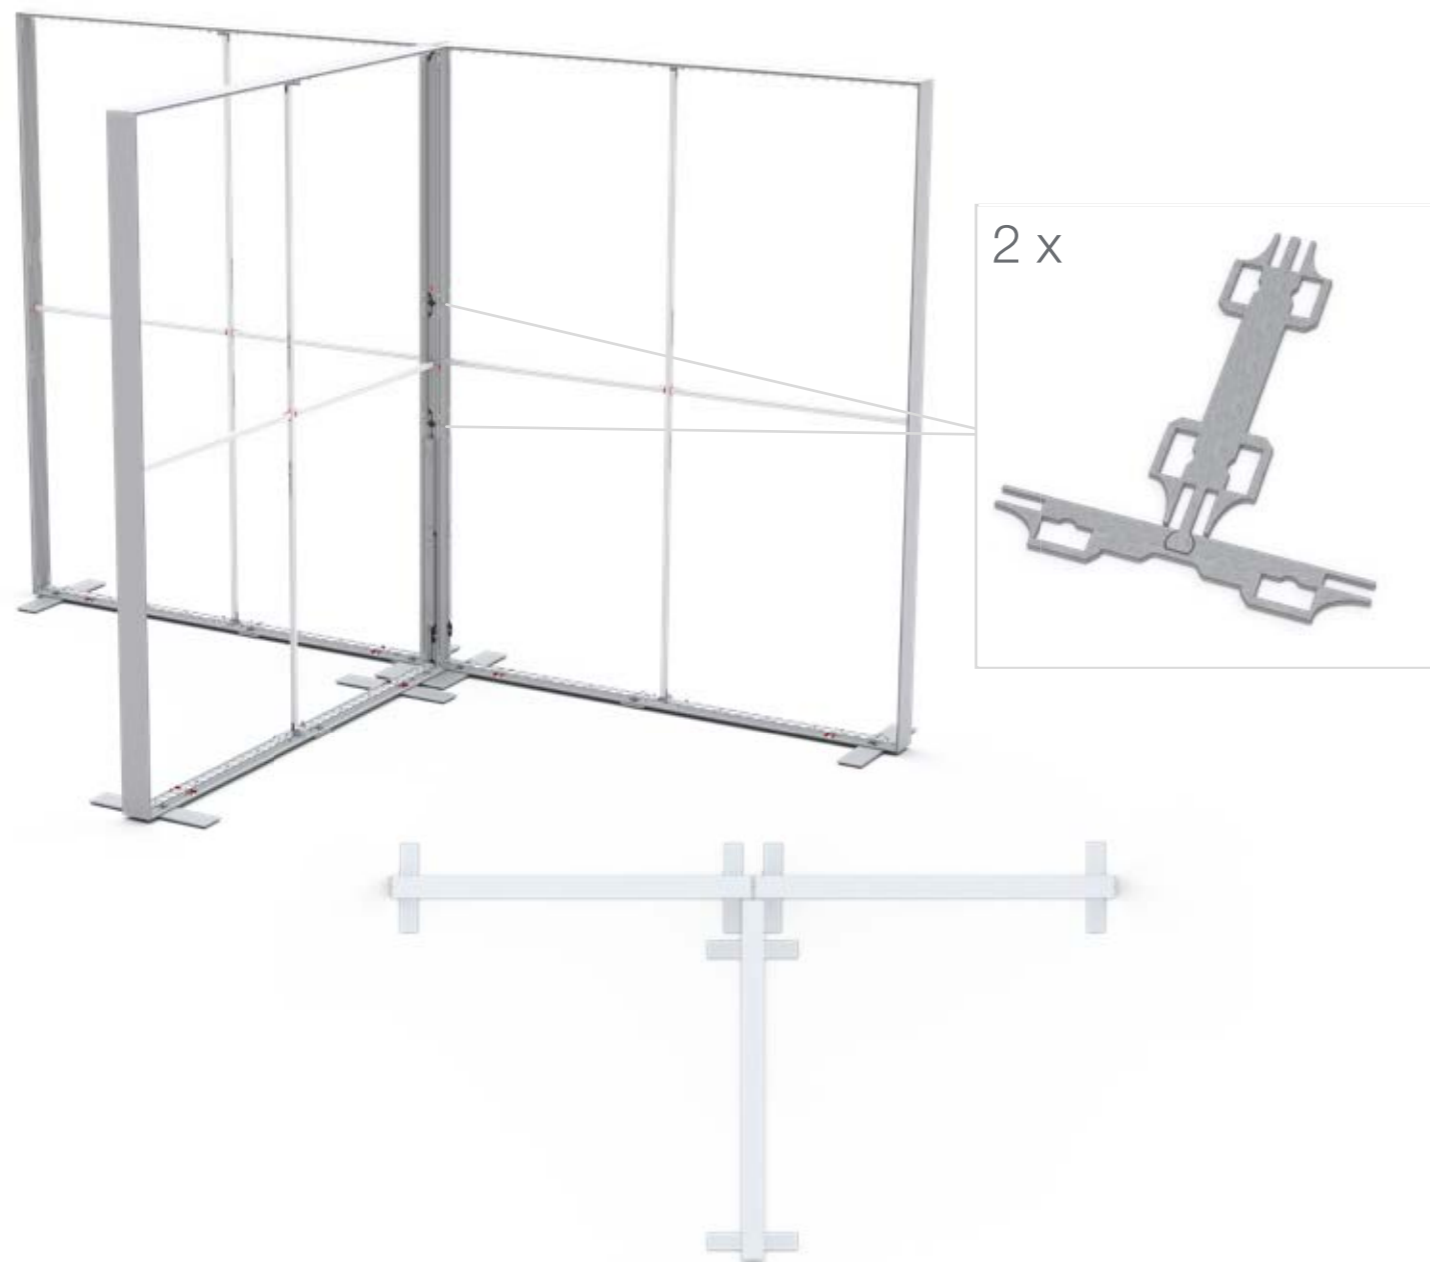

ACCESSORIES

BIG LED UP

TABLE OF CONTENTS

BIG LEDUP

SET UP INSTRUCTIONS

SYSTEM CONNECTOR

Straight connector	4
Corner connector	6
Corner connector without gap.....	8
Cross connector	12
Star connector	14
T-shape connector.....	16
T-shape connector without gap.....	18
Universal Connector	22

SYSTEM ACCESSORIES

TV Holder	24
-----------------	----

BLUP-s-verb

STRAIGHT CONNECTOR

BLUP-s-verb-90

CORNER CONNECTOR

BLUP-s-verb-90-c

CORNER CONNECTOR WITHOUT GAP

1.

BLUP-s-verb-90-c

CORNER CONNECTOR WITHOUT GAP

BLUP-s-verb-K

CROSS CONNECTOR

BLUP-s-verb-stern

STAR CONNECTOR

BLUP-s-verb-T

T-SHAPE CONNECTOR

BLUP-s-verb-T-c

T-SHAPE CONNECTOR WITHOUT GAP

BLUP-s-verb-T-c

T-SHAPE CONNECTOR WITHOUT GAP

2.

3.

BLUP-s-verb-uni