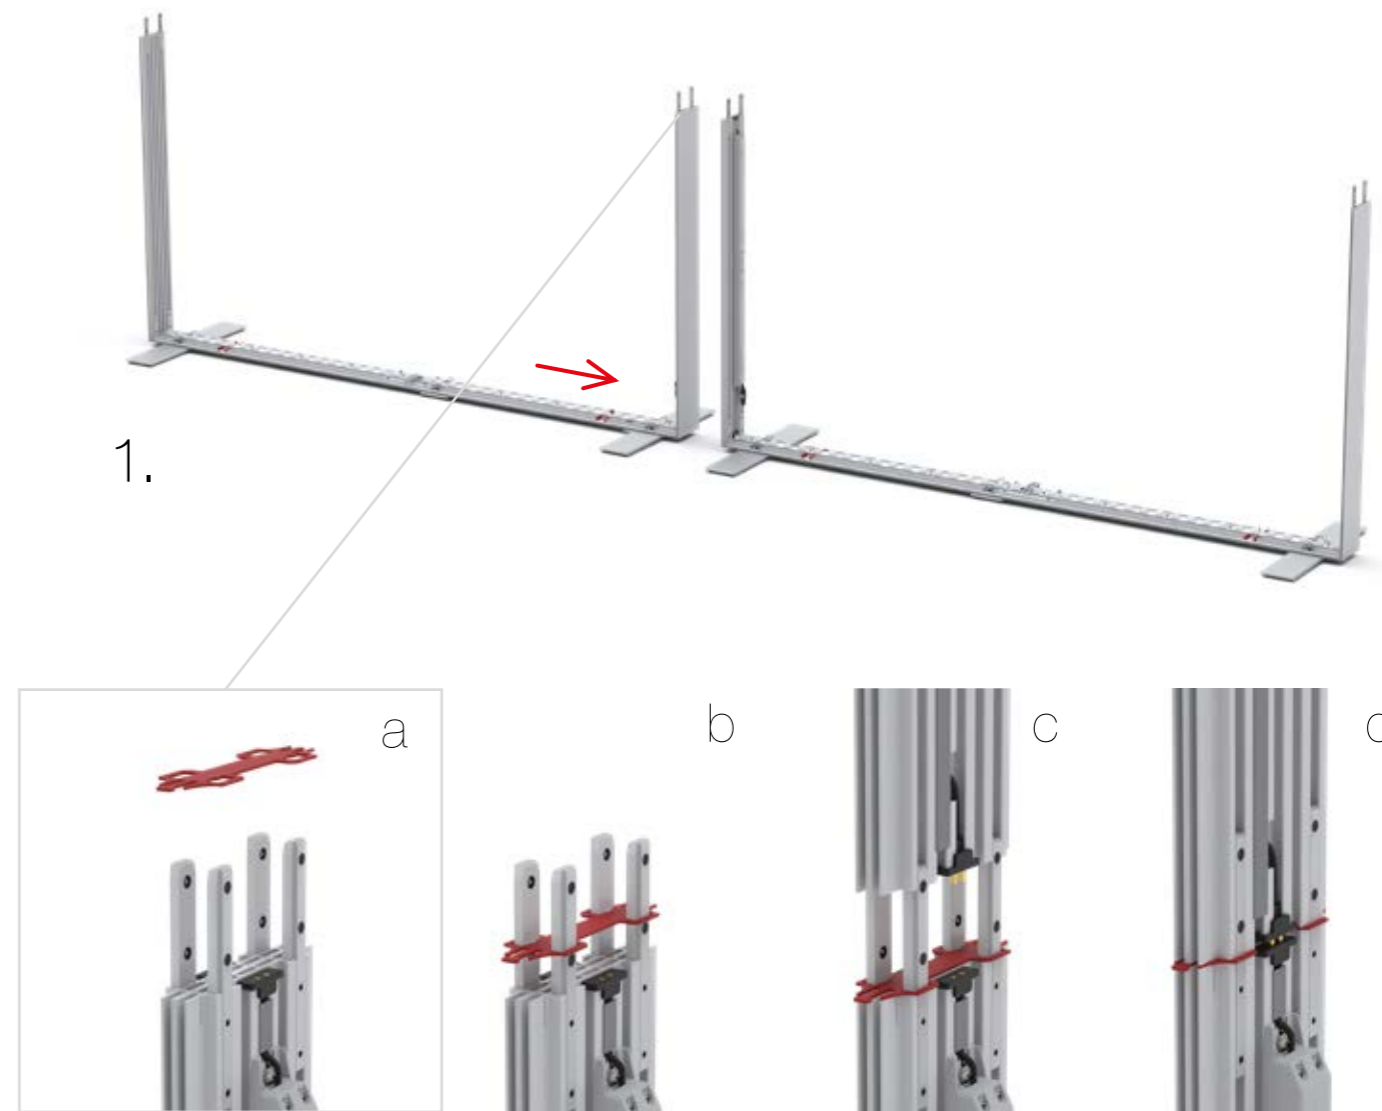

ACCESSORIES

BIG LED UP

TABLE OF CONTENTS

BIG LEDUP

SET UP INSTRUCTIONS

SYSTEM CONNECTOR

Straight connector	4
Corner connector	6
Corner connector without gap.....	8
Cross connector	12
Star connector	14
T-shape connector.....	16
T-shape connector without gap.....	18
Universal Connector	22

SYSTEM ACCESSORIES

TV Holder	24
-----------------	----

BLUP-s-verb

STRAIGHT CONNECTOR

BLUP-s-verb-90

CORNER CONNECTOR

BLUP-s-verb-90-c

CORNER CONNECTOR WITHOUT GAP

1.

BLUP-s-verb-90-c

CORNER CONNECTOR WITHOUT GAP

BLUP-s-verb-K

CROSS CONNECTOR

BLUP-s-verb-stern

STAR CONNECTOR

BLUP-s-verb-T

T-SHAPE CONNECTOR

BLUP-s-verb-T-c

T-SHAPE CONNECTOR WITHOUT GAP

BLUP-s-verb-T-c

T-SHAPE CONNECTOR WITHOUT GAP

2.

3.

BLUP-s-verb-uni