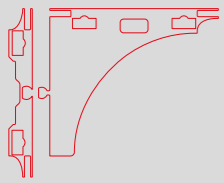

ACCESSORIES

BIG LED UP

TABLE OF CONTENTS

BIG LEDUP

SET UP INSTRUCTIONS

SYSTEM CONNECTOR

Straight connector	4
Corner connector	6
Corner connector without gap.....	8
Cross connector	12
Star connector	14
T-shape connector.....	16
T-shape connector without gap.....	18
Universal Connector	22

SYSTEM ACCESSORIES

TV Holder	24
-----------------	----

BLUP-s-verb

STRAIGHT CONNECTOR

BLUP-s-verb-90

CORNER CONNECTOR

BLUP-s-verb-90-c

CORNER CONNECTOR WITHOUT GAP

1.

BLUP-s-verb-90-c

CORNER CONNECTOR WITHOUT GAP

BLUP-s-verb-K

CROSS CONNECTOR

BLUP-s-verb-stern

STAR CONNECTOR

BLUP-s-verb-T

T-SHAPE CONNECTOR

BLUP-s-verb-T-c

T-SHAPE CONNECTOR WITHOUT GAP

BLUP-s-verb-T-c

T-SHAPE CONNECTOR WITHOUT GAP

2.

3.

BLUP-s-verb-uni