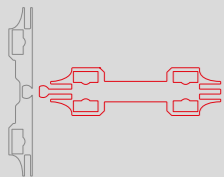

ACCESSORIES

BIG LED UP

TABLE OF CONTENTS

BIG LEDUP

SET UP INSTRUCTIONS

SYSTEM CONNECTOR

Straight connector	4
Corner connector	6
Corner connector without gap.....	8
Cross connector	12
Star connector	14
T-shape connector.....	16
T-shape connector without gap.....	18
Universal Connector	22

1.

BLUP-s-verb-90-c

CORNER CONNECTOR WITHOUT GAP

BLUP-s-verb-K

CROSS CONNECTOR

BLUP-s-verb-stern

STAR CONNECTOR

BLUP-s-verb-T

T-SHAPE CONNECTOR

BLUP-s-verb-T-c

T-SHAPE CONNECTOR WITHOUT GAP

BLUP-s-verb-T-c

T-SHAPE CONNECTOR WITHOUT GAP

2.

3.

BLUP-s-verb-uni

UNIVERSAL CONNECTOR

BLUP-s-verb

BLUP-s-verb-90-c

BLUP-s-verb-90

BLUP-s-verb-T-c

1.

2.

3.