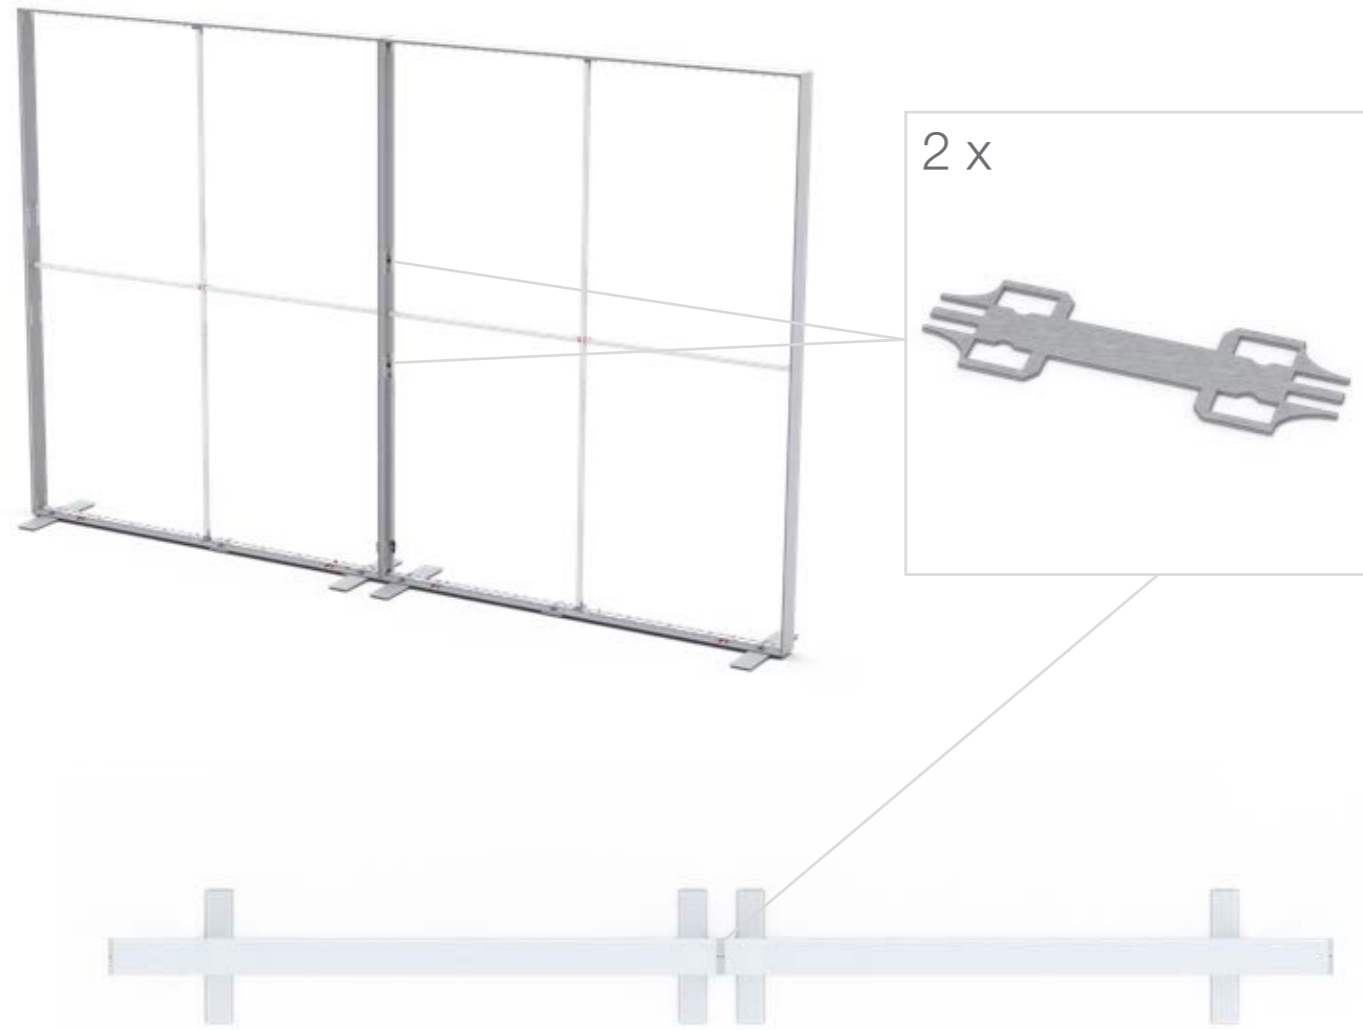

ACCESSORIES

BIG LED UP

TABLE OF CONTENTS

BIG LEDUP

SET UP INSTRUCTIONS

SYSTEM CONNECTOR

Straight connector	4
Corner connector	6
Corner connector without gap.....	8
Cross connector	12
Star connector	14
T-shape connector.....	16
T-shape connector without gap.....	18
Universal Connector	22

SYSTEM ACCESSORIES

TV Holder	24
-----------------	----

BLUP-s-verb

STRAIGHT CONNECTOR

BLUP-s-verb-90

CORNER CONNECTOR

BLUP-s-verb-90-c

CORNER CONNECTOR WITHOUT GAP

1.

BLUP-s-verb-90-c

CORNER CONNECTOR WITHOUT GAP

BLUP-s-verb-K

CROSS CONNECTOR

BLUP-s-verb-stern

STAR CONNECTOR

BLUP-s-verb-T